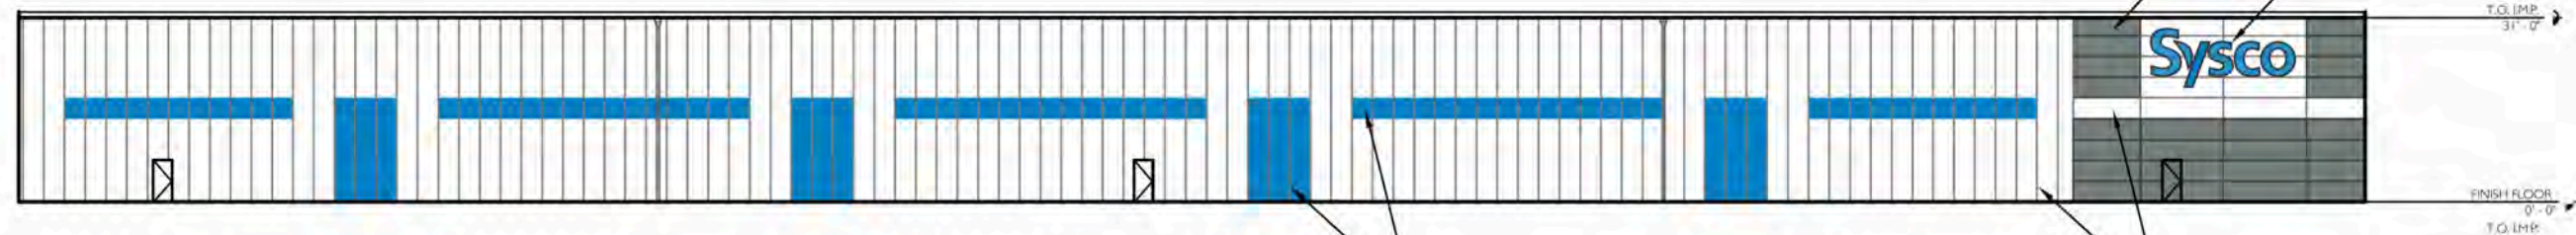

Similar applied color application

INSULATED METAL PANEL - ZINC GRAY - HORIZONTAL PANEL ORIENTATION  
 SYSCO SIGNAGE - CHANNEL LETTERS

PAINTED ARTICULATION - SYSCO BLUE

INSULATED METAL PANEL - WHITE

Regal White  
 SR:0.70 E:0.86 SRI:85

Zinc Gray  
 SR:0.35 E:0.86 SRI:37

Corner signage articulation with accent color and horizontally oriented panels for contrasting pattern texture.

Additional articulation motif in Sysco blue along facade in horizontal and vertical pattern.