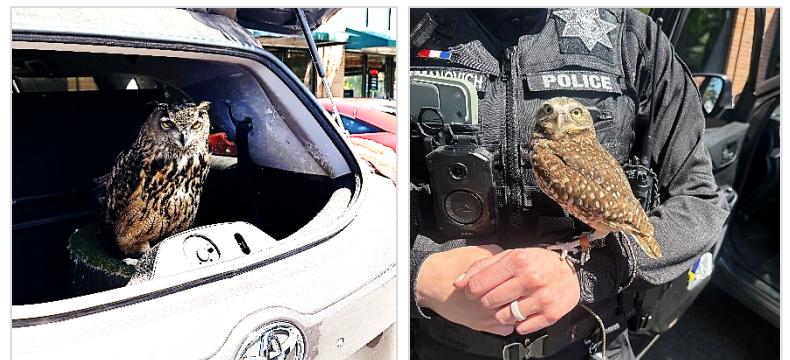

Pictured are Deputies Nate Banfi and Dave McCarthy from the Wilsonville Police Department joining participants during a recent walk. Both deputies enjoy the opportunity to connect with community members in an informal setting while promoting health, wellness, and community engagement.

Traffic Stop Leads to Discovery of Multiple Commercial Vehicle Safety Violations

On May 21, Deputy Nate Banfi stopped a commercial semitruck towing another semitruck after observing the towed vehicle's mudflaps dragging on the roadway.

During the stop, Deputy Banfi learned the driver, who held a Texas driver's license, no longer had valid commercial driving privileges. An inspection also revealed inoperative brakes on the rearmost truck.

Due to the multiple safety and licensing violations, the vehicle combination was towed from the scene.

A Hoot on Patrol

Police officers never know what they might encounter during a shift. In late May, Deputy Maddison Stefanovich had an unexpected visitor during a traffic stop when she crossed paths with curious owls. The feathered friend seemed to take a particular liking to the deputy, making for a memorable moment on patrol.