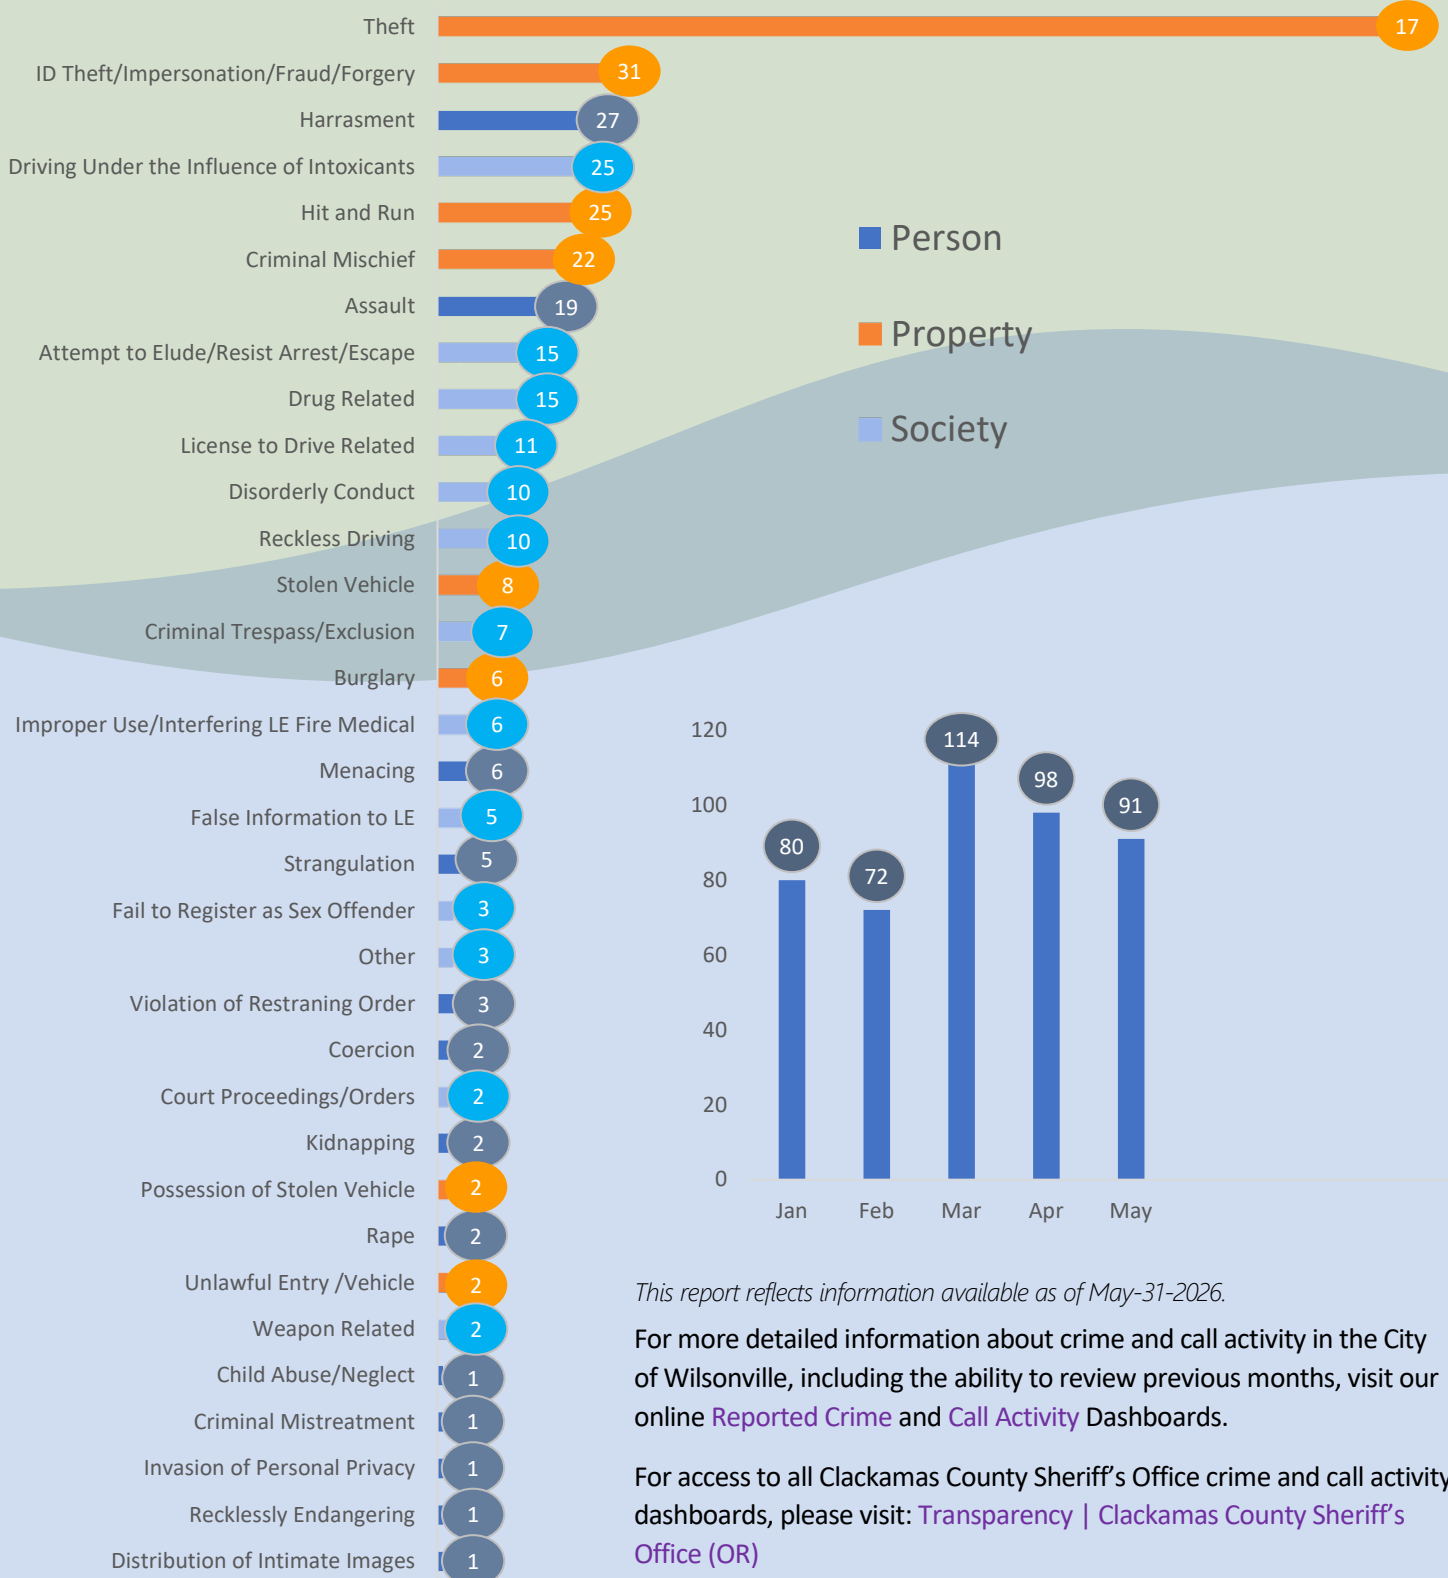

Pictured are Deputies Nate Banfi and Dave McCarthy from the Wilsonville Police Department joining participants during a recent walk. Both deputies enjoy the opportunity to connect with community members in an informal setting while promoting health, wellness, and community engagement.

Traffic Stop Leads to Discovery of Multiple Commercial Vehicle Safety Violations

On May 21, Deputy Nate Banfi stopped a commercial semitruck towing another semitruck after observing the towed vehicle's mudflaps dragging on the roadway.

Property Crimes

270

Society Crimes

114

Person Crimes

71

This report reflects information available as of May-31-2026.

For more detailed information about crime and call activity in the City of Wilsonville, including the ability to review previous months, visit our online [Reported Crime](#) and [Call Activity](#) Dashboards.

For access to all Clackamas County Sheriff's Office crime and call activity dashboards, please visit: [Transparency | Clackamas County Sheriff's Office \(OR\)](#)